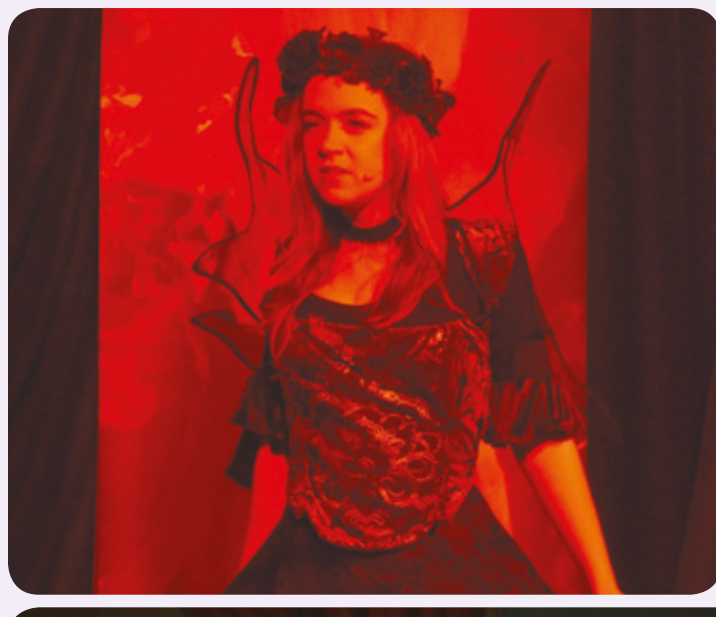

BEAST OF A SHOW

Students won rave reviews when they wowed audiences with their sell-out Beauty and the Beast pantomime.

They took part in a rigorous audition process with former Hollyoaks actress Helen Noble who led the casting.

Sharing the part of Fairy Formidable with the talented Peta Goodman was Elisha Duffy, who recently starred in the Channel 4 documentary series, The Dog House.

Assistant principal, Maxine Mealey, said: "Our students' enthusiasm and energy was infectious and the production really showed off their technical ability.

"It was a wonderful twist on the popular classic which was full of humour, lavish costumes and great performances."